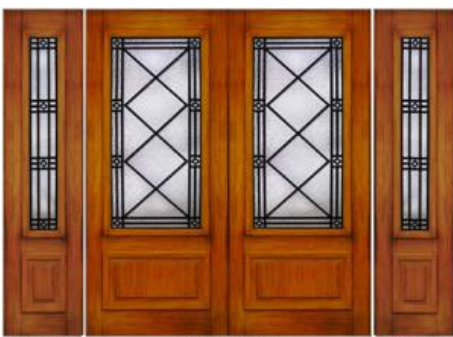

Kits Glass offers a series of elegant wrought iron doorlites sealed between two pieces of tempered glass.

IR A-1001

IR A-1002

IR A-1003

IR A-1004

IRA 1006-848 IRA 1006-2248 IRA 1006-848

IRA 1006-2248

IRA 1006-305 Oval

IRA 1006-305 Oval

IRA 1006-848 IRA 1006-2264 IRA 1006-848

IRA 1006-2264

IRA 1005-848 IRA 1005-2248 IRA 1005-848

IRA 1005-2248

IRA 1005-305 Oval

IRA 1005-305 Oval

IRA 1005-764 IRA 1005-2264 IRA 1005-764

Clean lines combined with clear textured glass and clear bevels create a sleek entranceway.

[VIEW PRODUCTS](#)

**STANDARD PRODUCTS**

**Wrought Iron**

Kits Glass offers a series of elegant wrought iron doorlites sealed between two pieces of tempered glass.