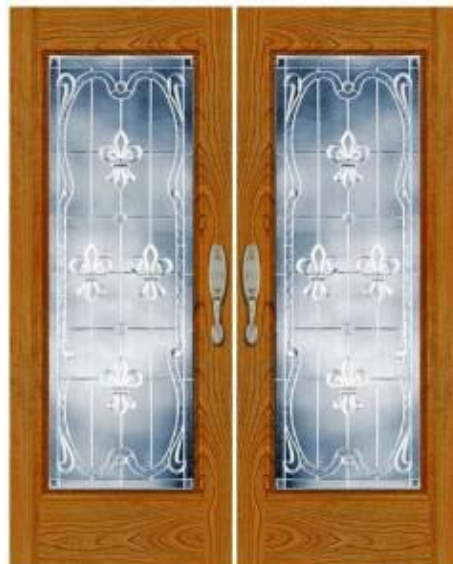

“Victorian” inspired designs will compliment any heritage style home.

SG1049

SG1050

SG1051

SG1052

SG1053

SG1054

BROWSE OUR PRODUCTS

| | | | |
|--|---|---|--|
| <p>STANDARD PRODUCTS</p> <p>Carved & Sandblasted</p> <p>Kits Glass offers a series of detailed depictions of wildlife and landscape scenes.</p> <p>VIEW PRODUCTS</p> | <p>STANDARD PRODUCTS</p> <p>Stained Glass</p> <p>Clean lines combined with clear textured glass and clear bevels create a sleek entranceway.</p> <p>VIEW PRODUCTS</p> | <p>STANDARD PRODUCTS</p> <p>Wrought Iron</p> <p>Kits Glass offers a series of elegant wrought iron door/lites sealed between two pieces of tempered glass.</p> <p>VIEW PRODUCTS</p> | <p>GET STARTED On Your Order</p> <p>REQUEST A QUOTE</p> |
|--|---|---|--|