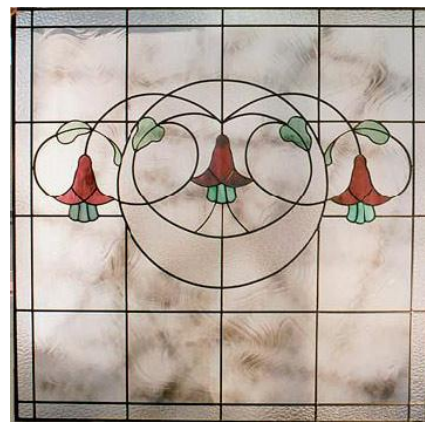

A dramatic departure from the standard decorative doorlite. A traditional victorian design is set upon a swirling clear baroque background; accented by granite glass.

Soft shades of green and purple glass are incorporated into this timeless creation. The heritage recaptures old-world charm and places it at your door.

**STANDARD AS:**

- 4 0,4 0 (48 x 48)
- 4 0,3 0 (48 x 36)

\* Available in standard steel door sizes

See Other Gardenview Designs

**BROWSE OUR PRODUCTS**

**STANDARD PRODUCTS**

**Carved & Sandblasted**

Kits Glass offers a series of detailed depictions of wildlife and landscape scenes.

[VIEW PRODUCTS](#)

**STANDARD PRODUCTS**

**Stained Glass**

Clean lines combined with clear textured glass and clear bevels create a sleek entranceway.

[VIEW PRODUCTS](#)

**STANDARD PRODUCTS**

**Wrought Iron**