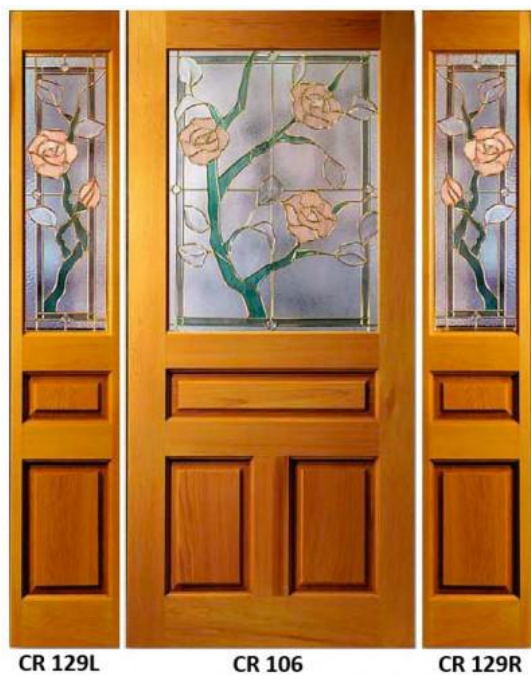

A classic stained glass design is revised. Complete with unique hand beveled gluechip leaves, a granite border and a gluechip background, this design remains delicately beautiful, while still providing maximum obscurity.

Light green and pale grey water glass add a tasteful array of colors. Round faceted beveled jewels add a sparkling touch to this striking design.

STANDARD AS:

- 4 0,4 0 (48 x 48)
- 4 0,3 0 (48 x 36)

** Available in standard steel door sizes*