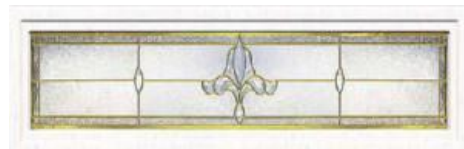

A stylish clear bevel cluster coupled with a textured glass background and outer border creates a sophisticated look while offering optimum privacy.

E ELOCT 2028

E OCT 2020

E SL 1264

E TR 6412

E HR 2814

E SEG 2614

Stained Glass

Clean lines combined with clear textured glass and clear bevels create a sleek entranceway.

[VIEW PRODUCTS](#)

STANDARD PRODUCTS

Wrought Iron

Kits Glass offers a series of elegant wrought iron doorflites sealed between two pieces of tempered glass.