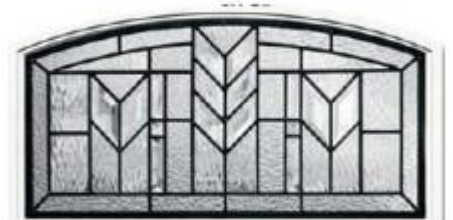

CH SEG 2614

[See Other Accent Designs](#)

BROWSE OUR PRODUCTS

STANDARD PRODUCTS

Carved & Sandblasted

Kits Glass offers a series of detailed depictions of wildlife and landscape scenes.

[VIEW PRODUCTS](#)

STANDARD PRODUCTS

Stained Glass

Clean lines combined with clear textured glass and clear bevels create a sleek entranceway.

[VIEW PRODUCTS](#)

STANDARD PRODUCTS

Wrought Iron

Kits Glass offers a series of elegant wrought iron doorflites sealed between two pieces of tempered glass.

[VIEW PRODUCTS](#)

GET STARTED
On Your Order

[REQUEST A QUOTE](#)