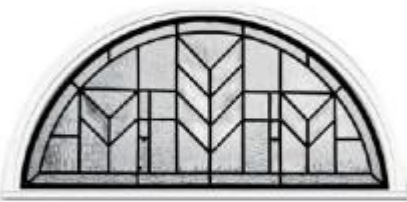

Clear bevels and textured glass with a patina finish comprise this understated prairie style design; a perfect choice for today's popular craftsman style homes.

CH ELOCT 2028

CH OCT 2020

CH SL 1264

CH TR 6412

STANDARD PRODUCTS

Stained Glass

Clean lines combined with clear textured glass and clear bevels create a sleek entranceway.

[VIEW PRODUCTS](#)

STANDARD PRODUCTS

Wrought Iron

Kits Glass offers a series of elegant wrought iron doorflites sealed between two pieces of tempered glass.