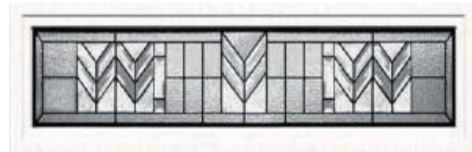

Clear bevels and textured glass with a patina finish comprise this understated prairie style design; a perfect choice for today's popular craftsman style homes.

CH ELOCT 2028

CH OCT 2020

CH SL 1264

CH TR 6412

STANDARD PRODUCTS

Stained Glass

Clean lines combined with clear textured glass and clear bevels create a sleek entranceway.

[VIEW PRODUCTS](#)

STANDARD PRODUCTS

Wrought Iron

Kits Glass offers a series of elegant wrought iron doorflites sealed between two pieces of tempered glass.