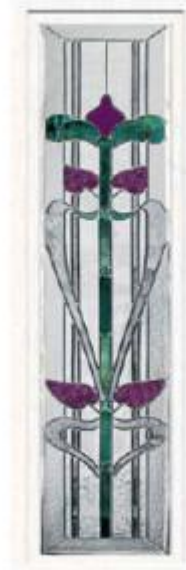

Inspired by the Art Nouveau style, this offering in traditional lead coming utilizes clear textured glass with a tasteful selection of colored cathedral glass

BO ELOCT 2028

BO OCT 2020

BO SL 1264

BO TR 6412

BO HR 2814

BO SEG 2614

[See Other Accent Designs](#)

GET STARTED ON YOUR ORDER!

Requesting & Submitting a Quote via:
- Online Quote
- SALES@KITSGLASS.CA
- Fax: 604-231-0807
- Tel: +1-888-594-5277 Or
604-231-0878